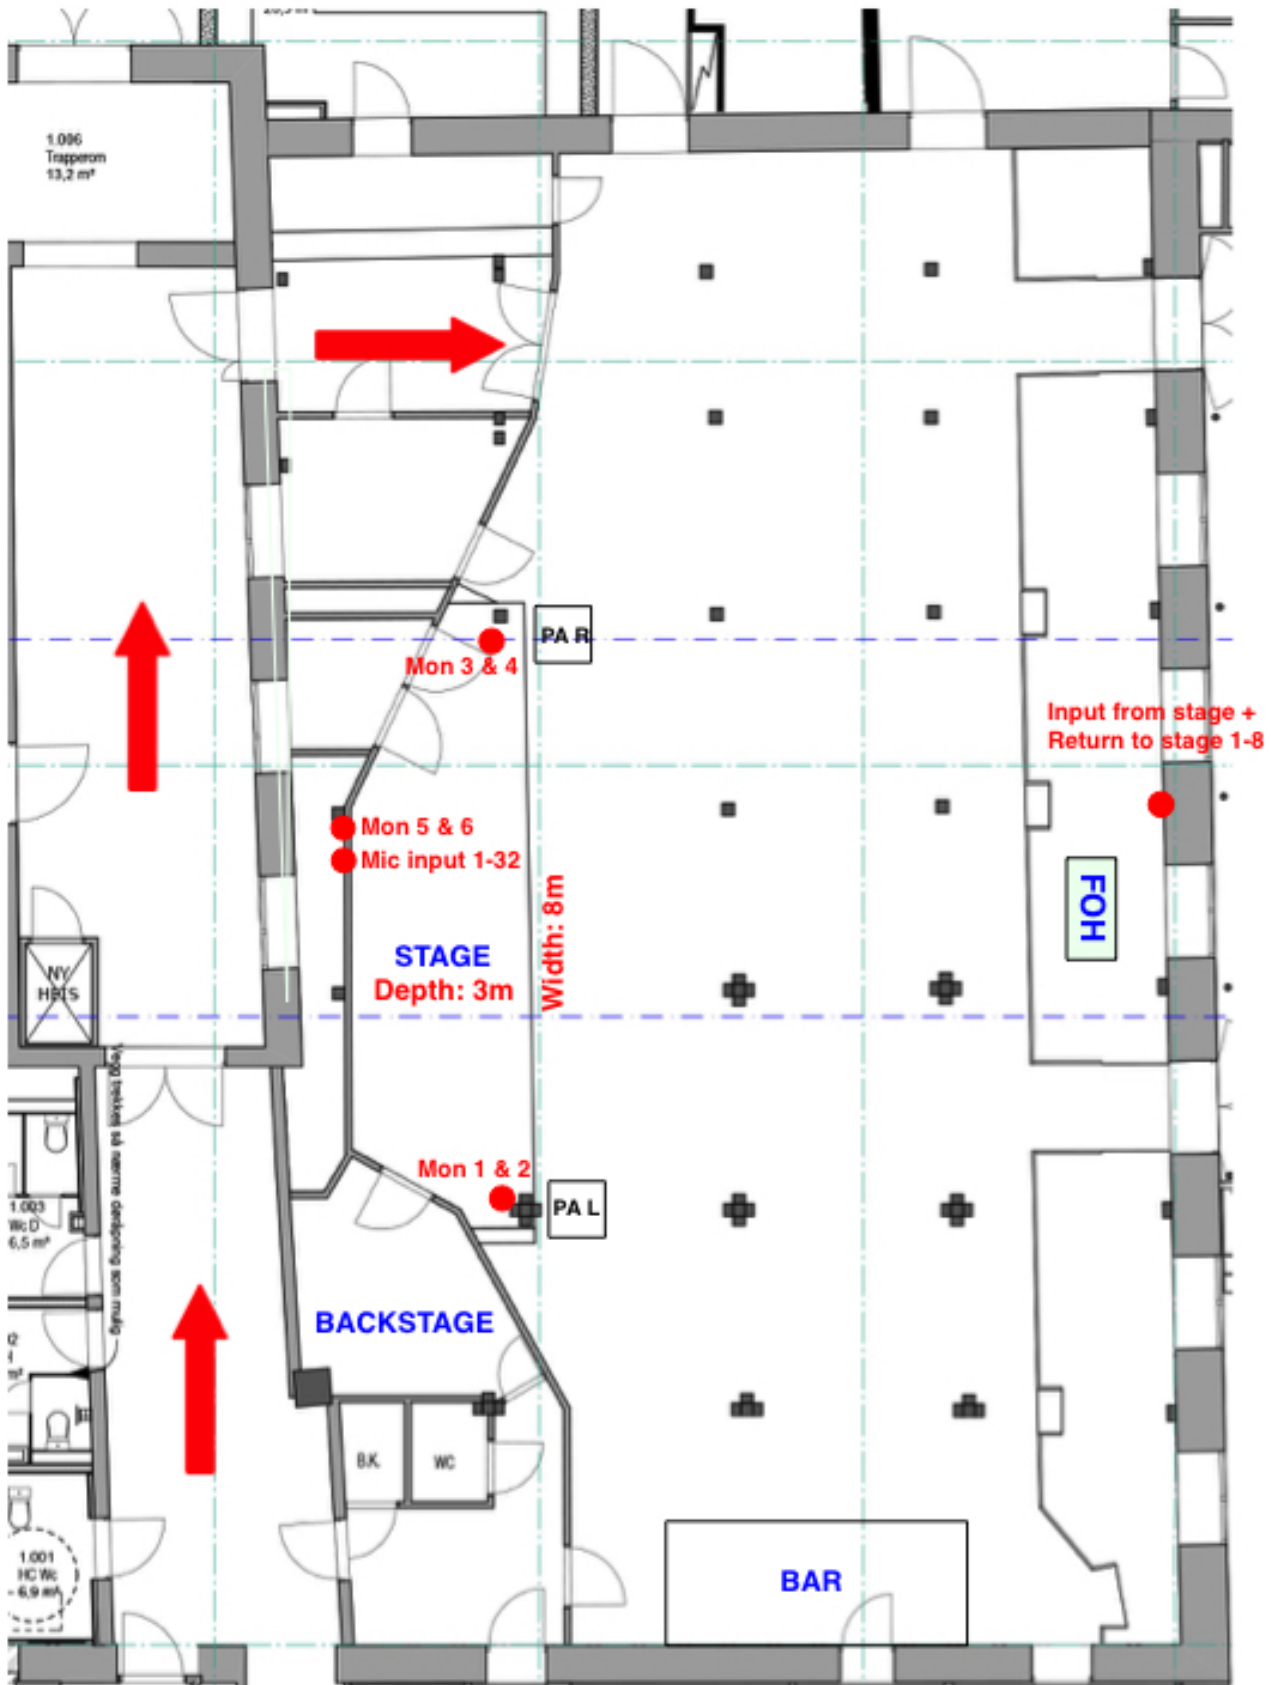

Sardinien USF